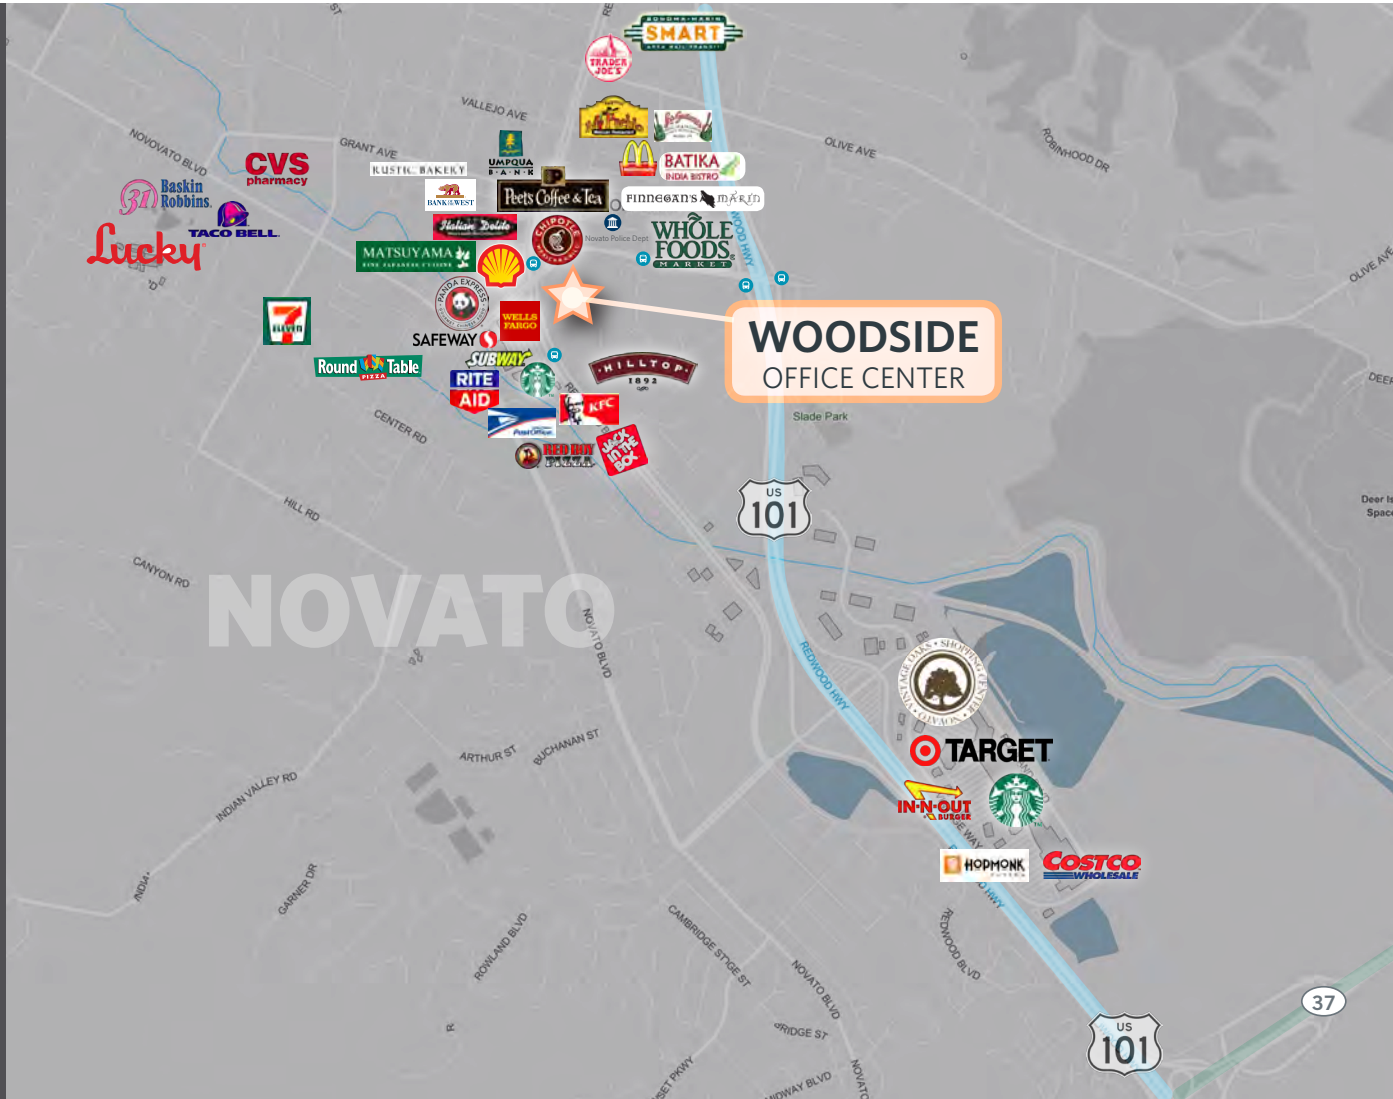

7250 REDWOOD BOULEVARD | NOVATO, CALIFORNIA

TO PETALUMA

TO SAN RAFAEL

WOODSIDE OFFICE CENTER